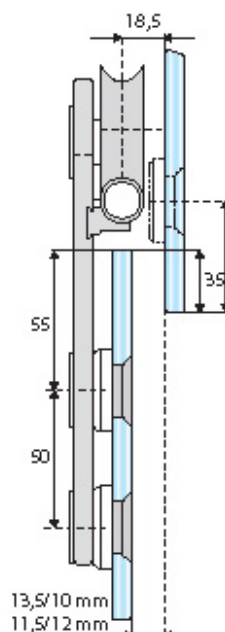

PRODUCT SHEET

Description:

Glass Sliding Door System "MIR", 8-10mm Glass, SS304, Complete w/1x Tube $\varnothing 25 \times 2,0 \times 2050$ mm, 2 x End Pieces F/ $\varnothing 25$ Tube, 2x Tube, Stoppers, 2 x Sliding Rollers, 1 x Floor Guide, 1 x Installation Drawing, Mounting Brackets to be Bought Separately

Item number:

28.29.001-1

Units	Box	Carton	HS Code	Barcode
Set		1	8302415000	
5704866103909				

SISO A/S

Mileparken 11
DK-2740 Skovlunde
Denmark
VAT: DK 24786013

Phone +45 45 830 900

www.siso.dk
siso@siso.dk

Danske Bank
Nytorv Branch
Copenhagen
SWIFT: DABADKKK

Account no.
4180 3112 112936
IBAN Account
DK7230003112112936