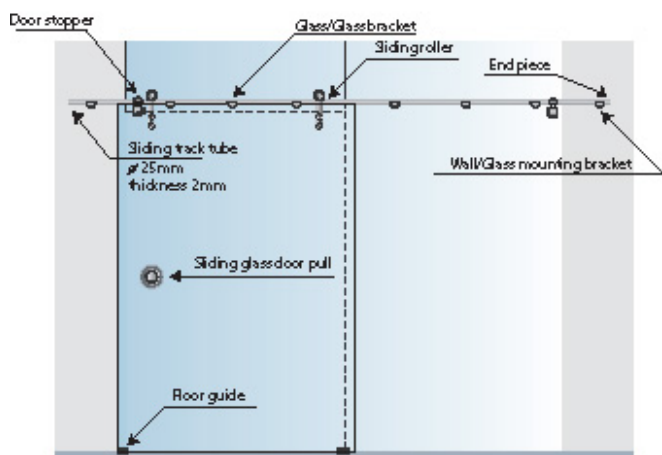

PRODUCT SHEET

Description:

Glass Sliding Door System "MIR", 8-10mm Glass, SS304, Complete w/1x Tube $\varnothing 25 \times 2,0 \times 2050$ mm, 2 x End Pieces F/ $\varnothing 25$ Tube, 2x Tube, Stoppers, 2 x Sliding Rollers, 1 x Floor Guide, 1 x Installation Drawing, Mounting Brackets to be Bought Separately

Item number:

28.29.001-1

Units	Box	Carton	HS Code	Barcode
Set		1	8302415000	
5704866103909				

SISO A/S

Mileparken 11
DK-2740 Skovlunde
Denmark
VAT: DK 24786013

Phone +45 45 830 900

www.siso.dk
siso@siso.dk

Danske Bank
Nytorv Branch
Copenhagen
SWIFT: DABADKKK

Account no.
4180 3112 112936
IBAN Account
DK7230003112112936